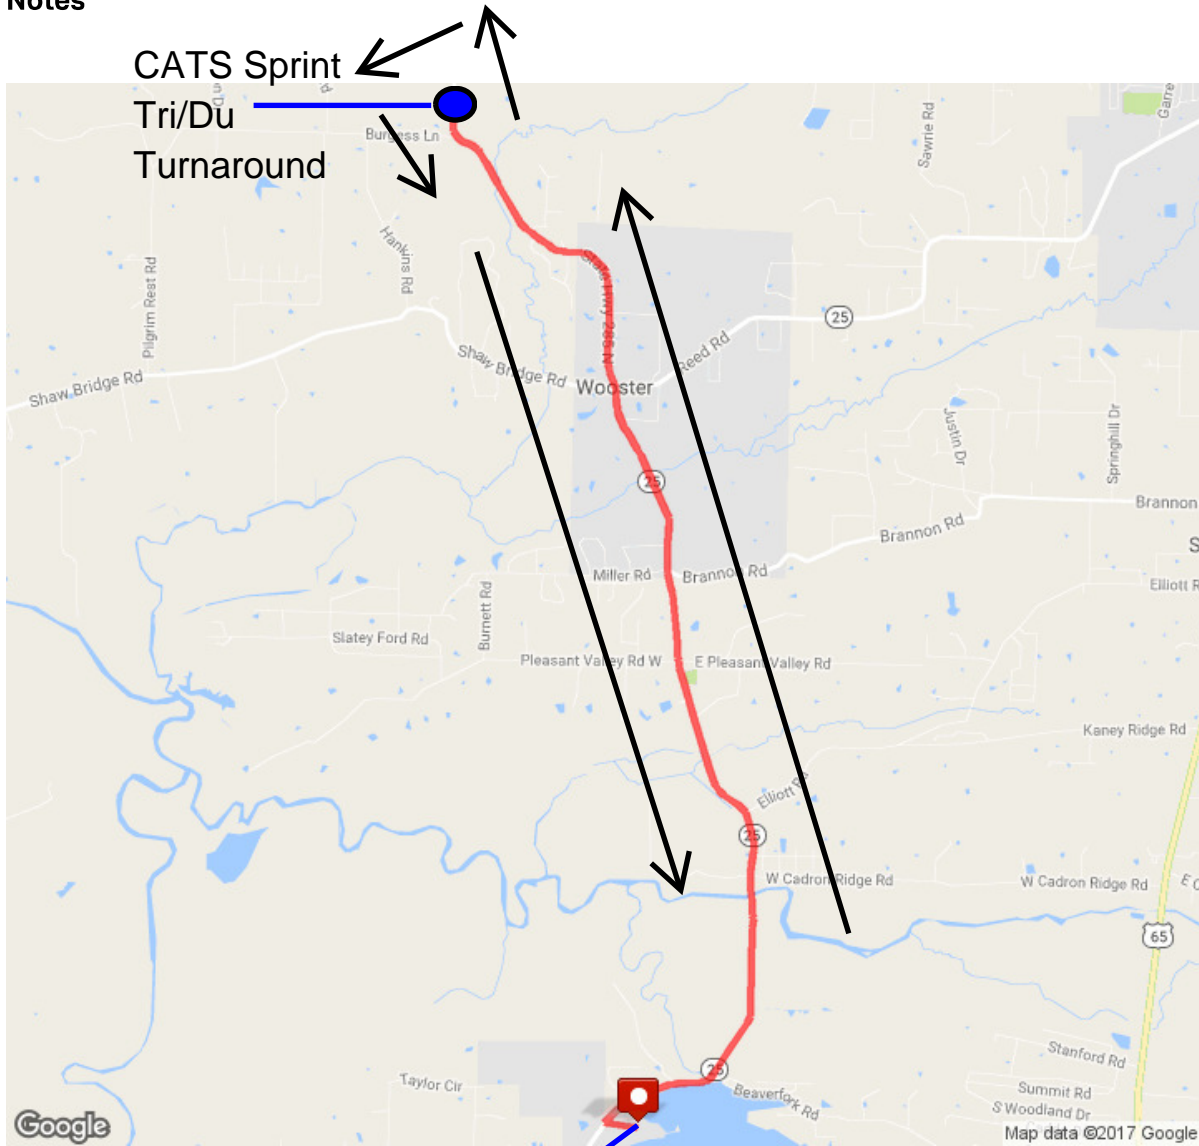

Cats Sprint Tri Bike Course -2

Distance: 14.66 mi

Elevation Gain: 644 ft

Elevation Max: 406 ft

Notes

Start and Finish