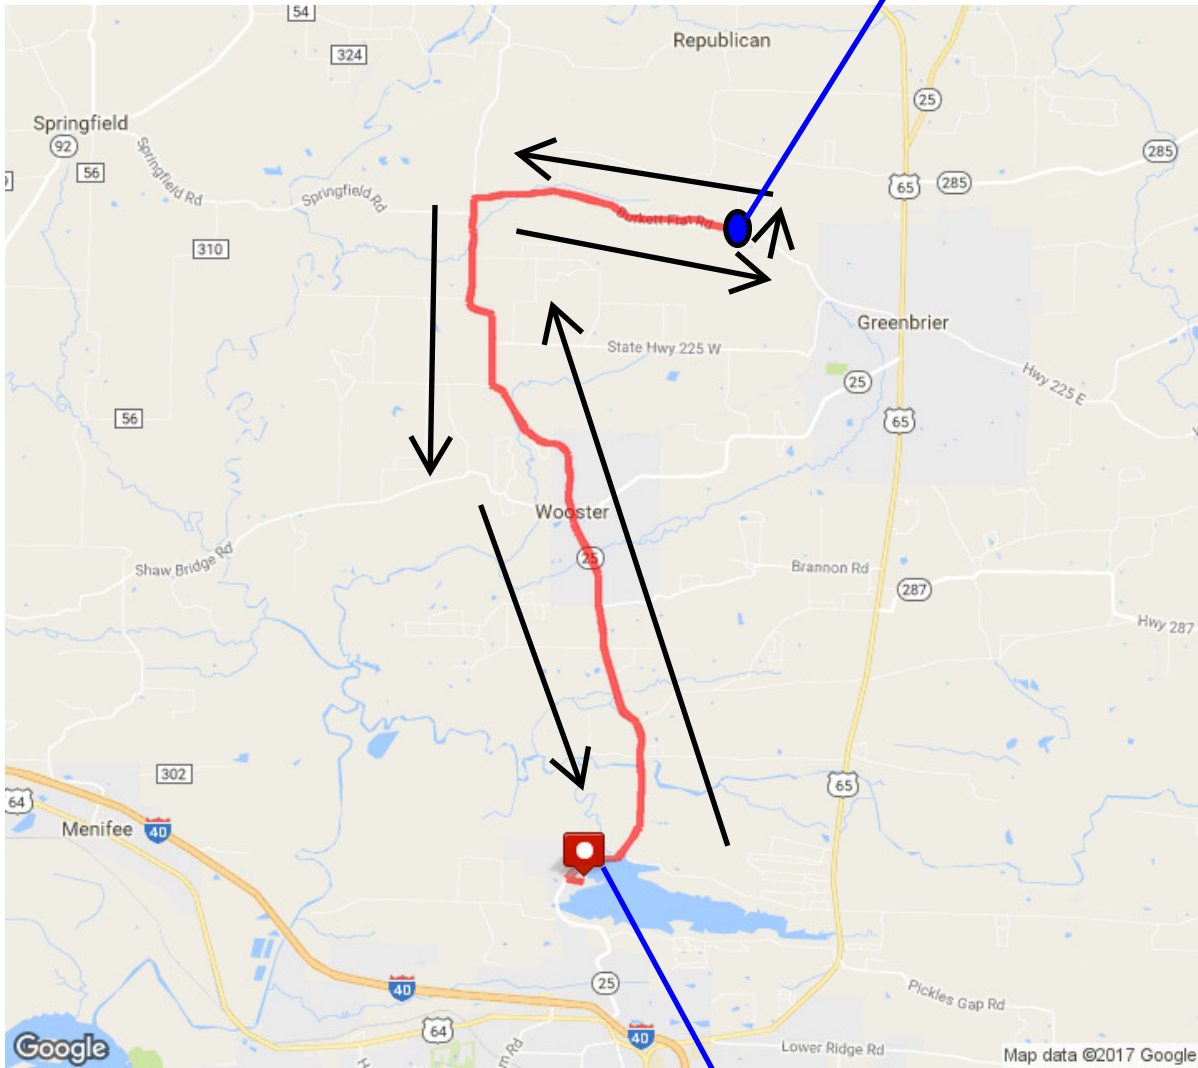

**Toad Suck Tri Bike Course -2**

Distance: 25.30 mi

Elevation Gain: 1,012 ft

Elevation Max: 456 ft

**Notes**

Toad Suck Tri  
Bike Course  
Turn around

Start and Finish