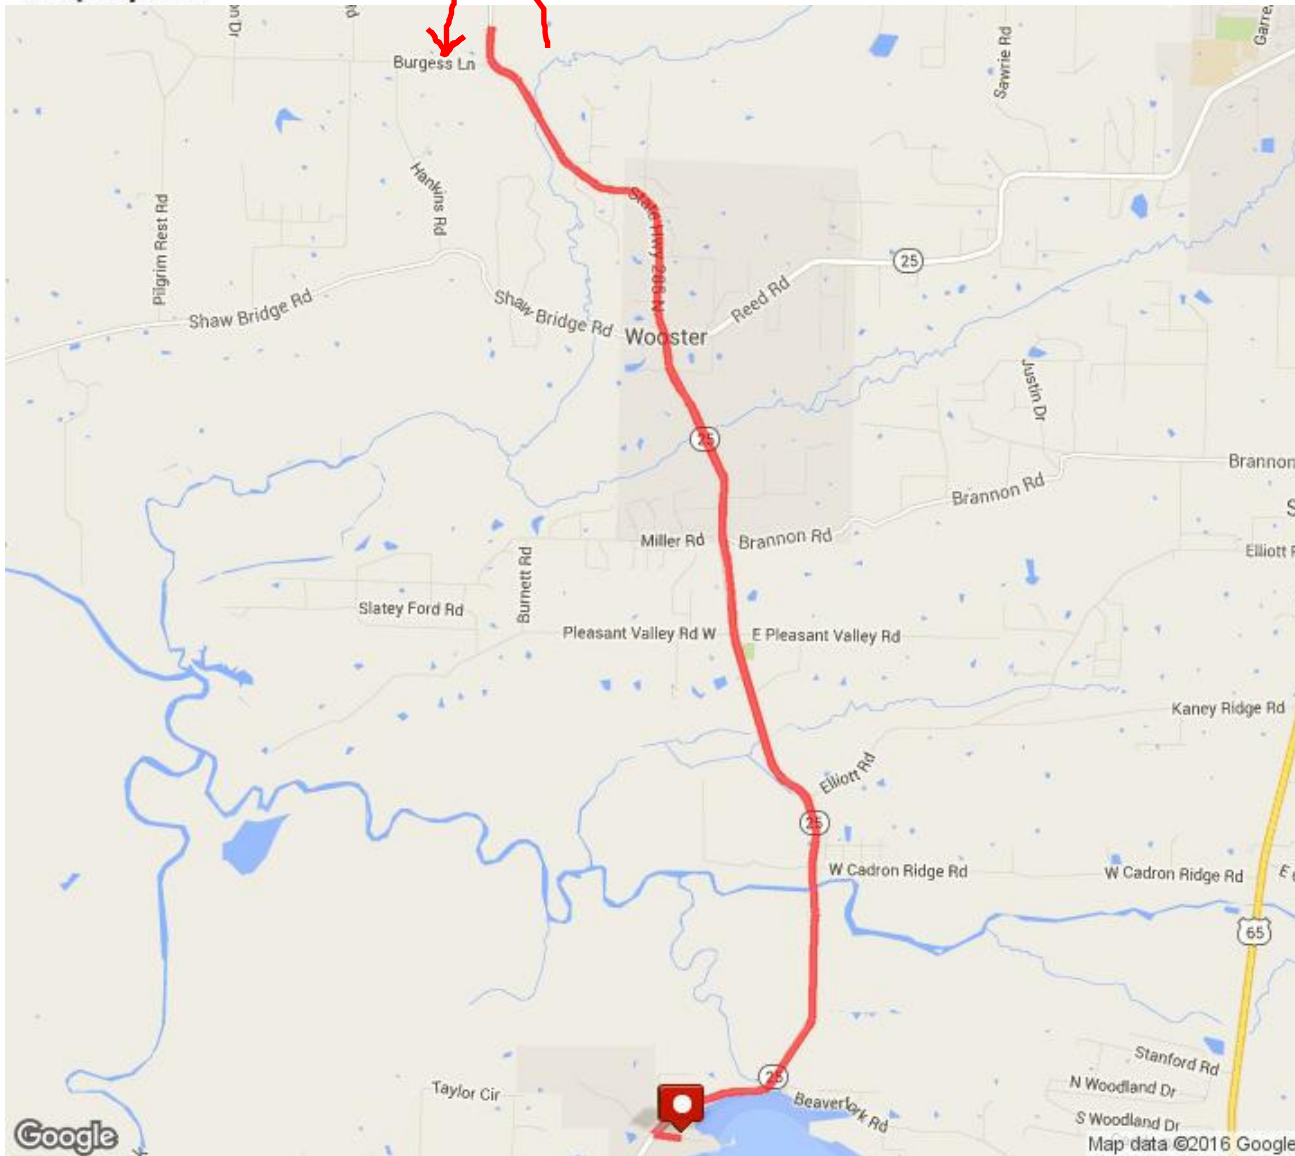

CATS Sprint Tri Bike Course

Distance: 14.55 mi

Elevation: 642.03 ft (Max: 409.78 ft)

mapmyride

Bike turn around

Transition Area

ELEVATION (ft)

Miles