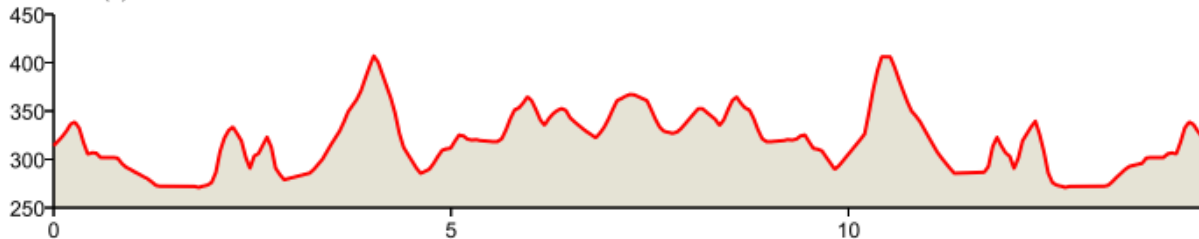

CATS Sprint Tri Bike Course

Distance: 14.55 mi

Elevation: 642.03 ft (Max: 409.78 ft)

mapmyride

Bike turn around

Transition Area

ELEVATION (ft)

Miles