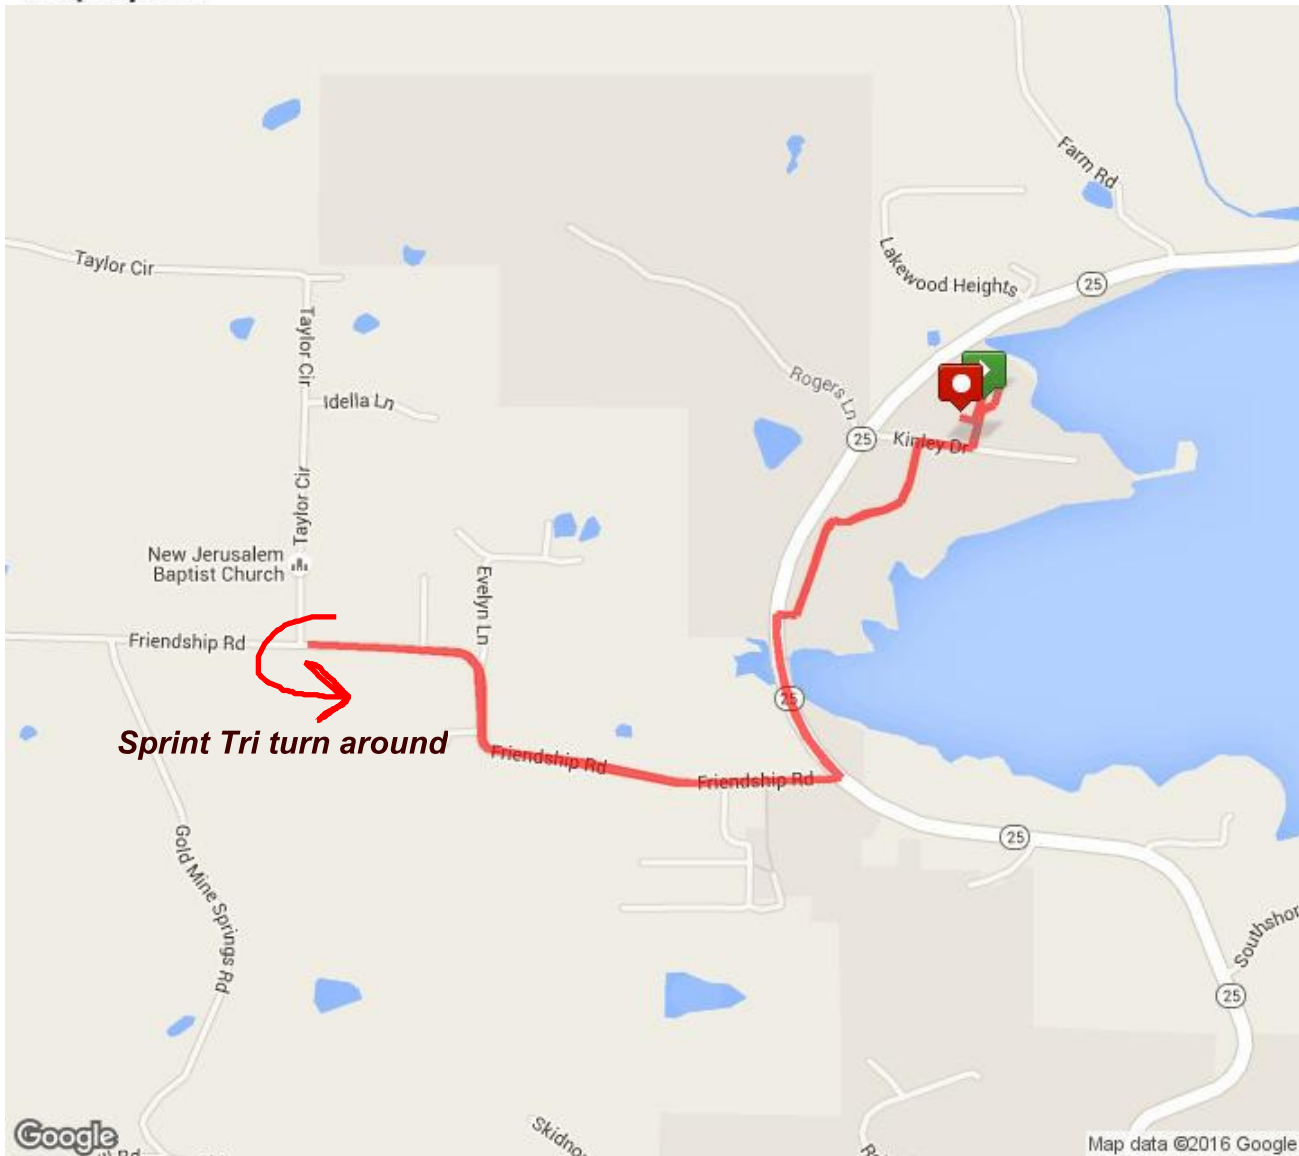

CATS Sprint Tri Run Course

Distance: 3.25 mi

Elevation: 164.64 ft (Max: 388.71 ft)

mapmyride

ELEVATION (ft)

Copyright (c) 2016 MapMyFitness Inc.