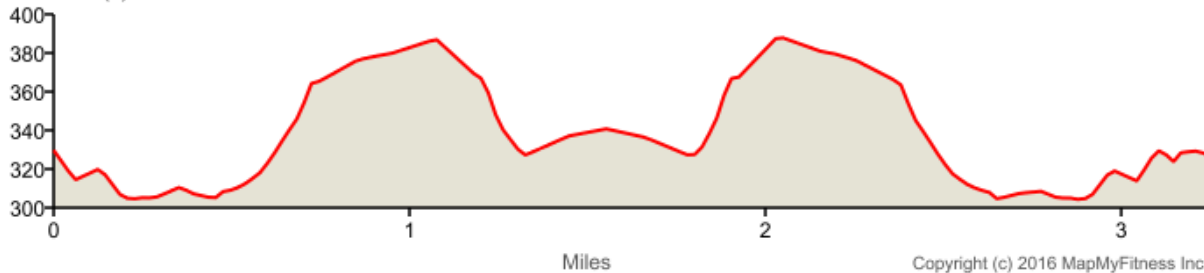

CATS Sprint Tri Run Course

Distance: 3.25 mi

Elevation: 164.64 ft (Max: 388.71 ft)

mapmyride

ELEVATION (ft)

Copyright (c) 2016 MapMyFitness Inc.