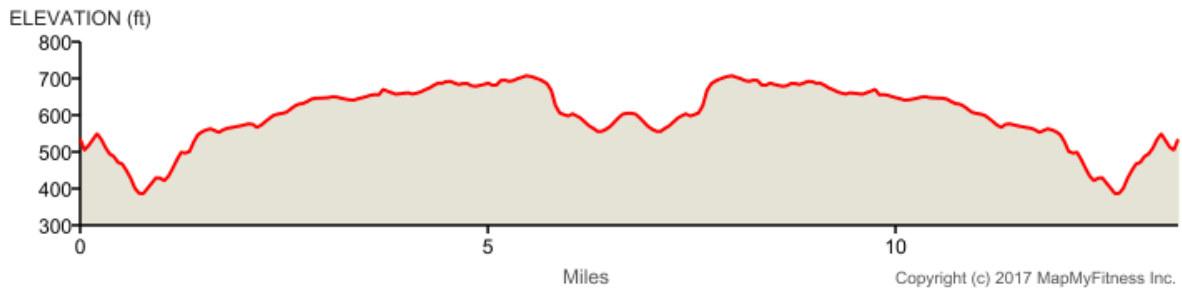

### Degray Lake Tri Bike 13.5 mi

Distance: 13.47 mi  
Elevation Gain: 696 ft  
Elevation Max: 707 ft

#### Notes

Out and back course.

0.00 mi Head northeast

<b>0.07 mi</b>	Turn right toward Skyline Dr
<b>0.08 mi</b>	Turn right onto Skyline Dr
<b>0.10 mi</b>	Head southwest on Skyline Dr toward Skyline Ridge
<b>2.18 mi</b>	Head west on Skyline Dr toward Corps Rd
<b>6.73 mi</b>	Head east on Skyline Dr toward Old Tram Rd
<b>13.12 mi</b>	Head northeast on Skyline Dr
<b>13.37 mi</b>	Turn left
<b>13.38 mi</b>	Turn left
<b>13.45 mi</b>	Destination