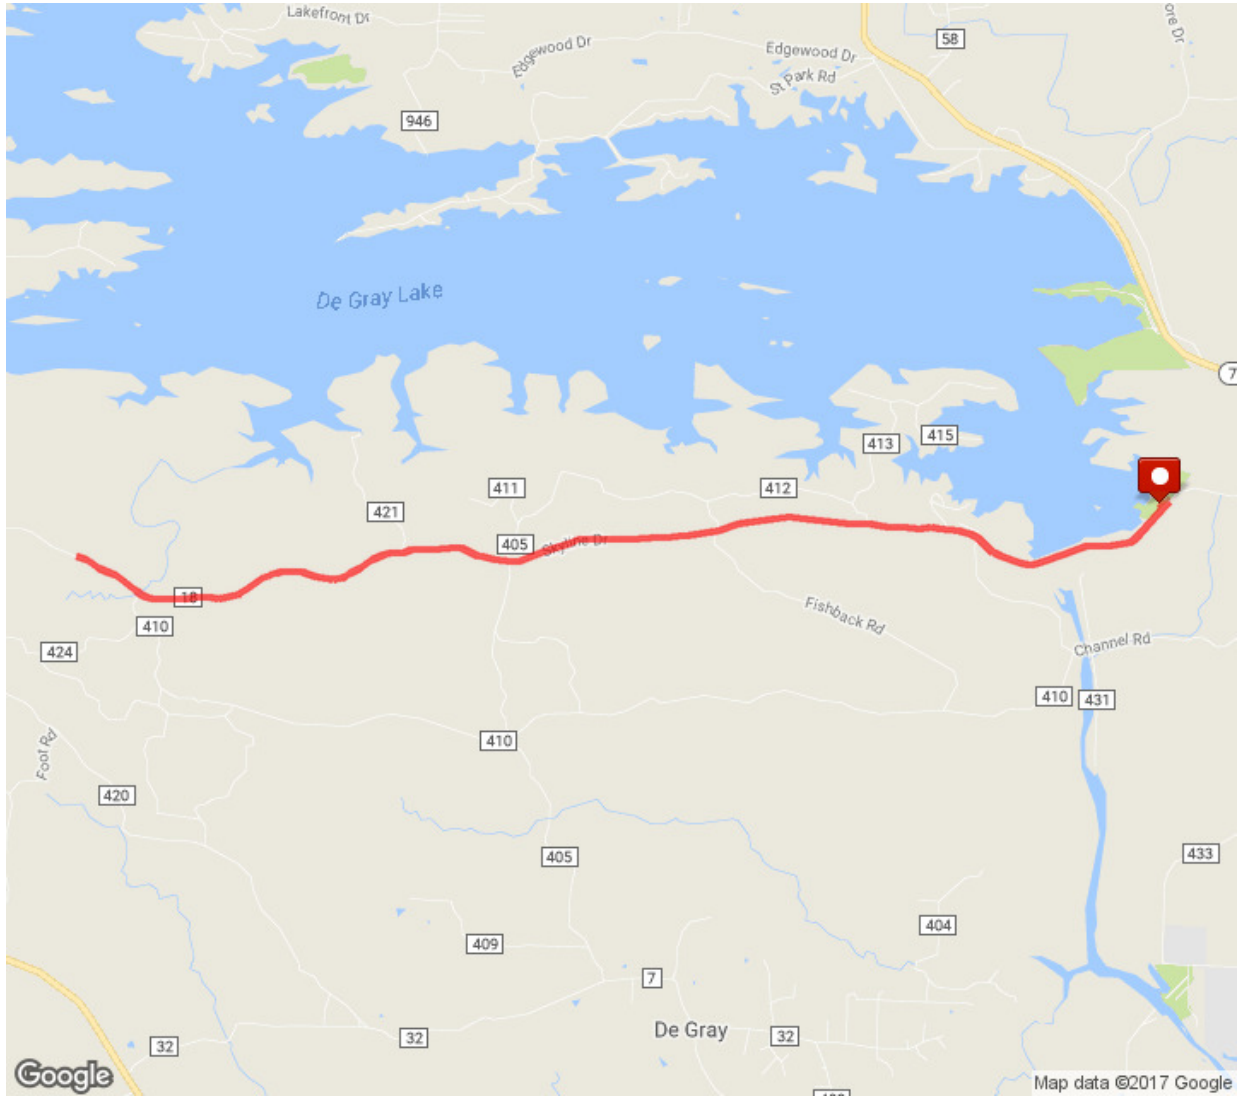

### Degray Lake Tri Bike 13.5 mi

Distance: 13.47 mi  
Elevation Gain: 696 ft  
Elevation Max: 707 ft

#### Notes

Out and back course.

0.00 mi Head northeast

<b>0.07 mi</b>	Turn right toward Skyline Dr
<b>0.08 mi</b>	Turn right onto Skyline Dr
<b>0.10 mi</b>	Head southwest on Skyline Dr toward Skyline Ridge
<b>2.18 mi</b>	Head west on Skyline Dr toward Corps Rd
<b>6.73 mi</b>	Head east on Skyline Dr toward Old Tram Rd
<b>13.12 mi</b>	Head northeast on Skyline Dr
<b>13.37 mi</b>	Turn left
<b>13.38 mi</b>	Turn left
<b>13.45 mi</b>	Destination