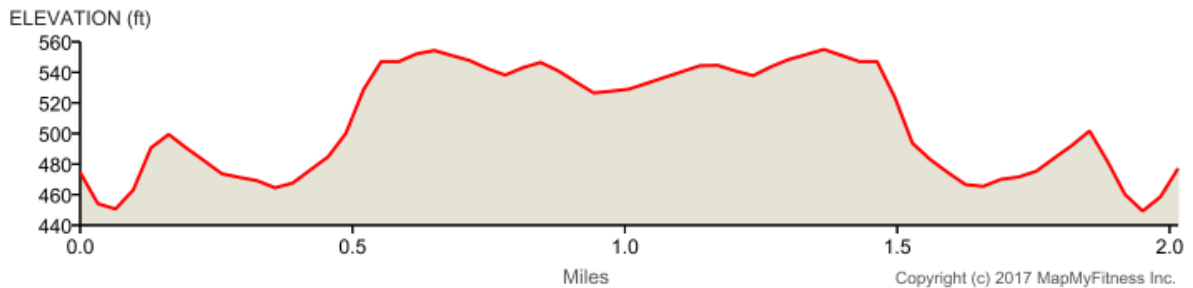

### DeGray Du 1st Run - 2 miles - 2018

Distance: 2.02 mi  
Elevation Gain: 115 ft  
Elevation Max: 555 ft

#### Notes

DeGray Duathlon 1st run. Out and back run. One Turn-a-round at Mile 1 on Forestry Circle.

0.00 mi Head northeast Destination will be on the right

<b>0.05 mi</b>	Head east
<b>0.11 mi</b>	Head southeast toward Skyline Dr
<b>0.14 mi</b>	Turn left onto Skyline Dr
<b>0.15 mi</b>	Head northeast on Skyline Dr toward Forestery Cir/Old Hwy 7
<b>0.84 mi</b>	Head east on Skyline Dr toward Forestery Cir/Old Hwy 7
<b>0.86 mi</b>	Turn right onto Forestery Cir/I P Cir/Old Hwy 7
<b>0.94 mi</b>	Head south on Forestery Cir/I P Cir/Old Hwy 7
<b>1.00 mi</b>	Head north on Forestery Cir/I P Cir/Old Hwy 7 toward Valley St
<b>1.16 mi</b>	Turn left onto Skyline Dr
<b>1.86 mi</b>	Turn right
<b>2.02 mi</b>	Destination