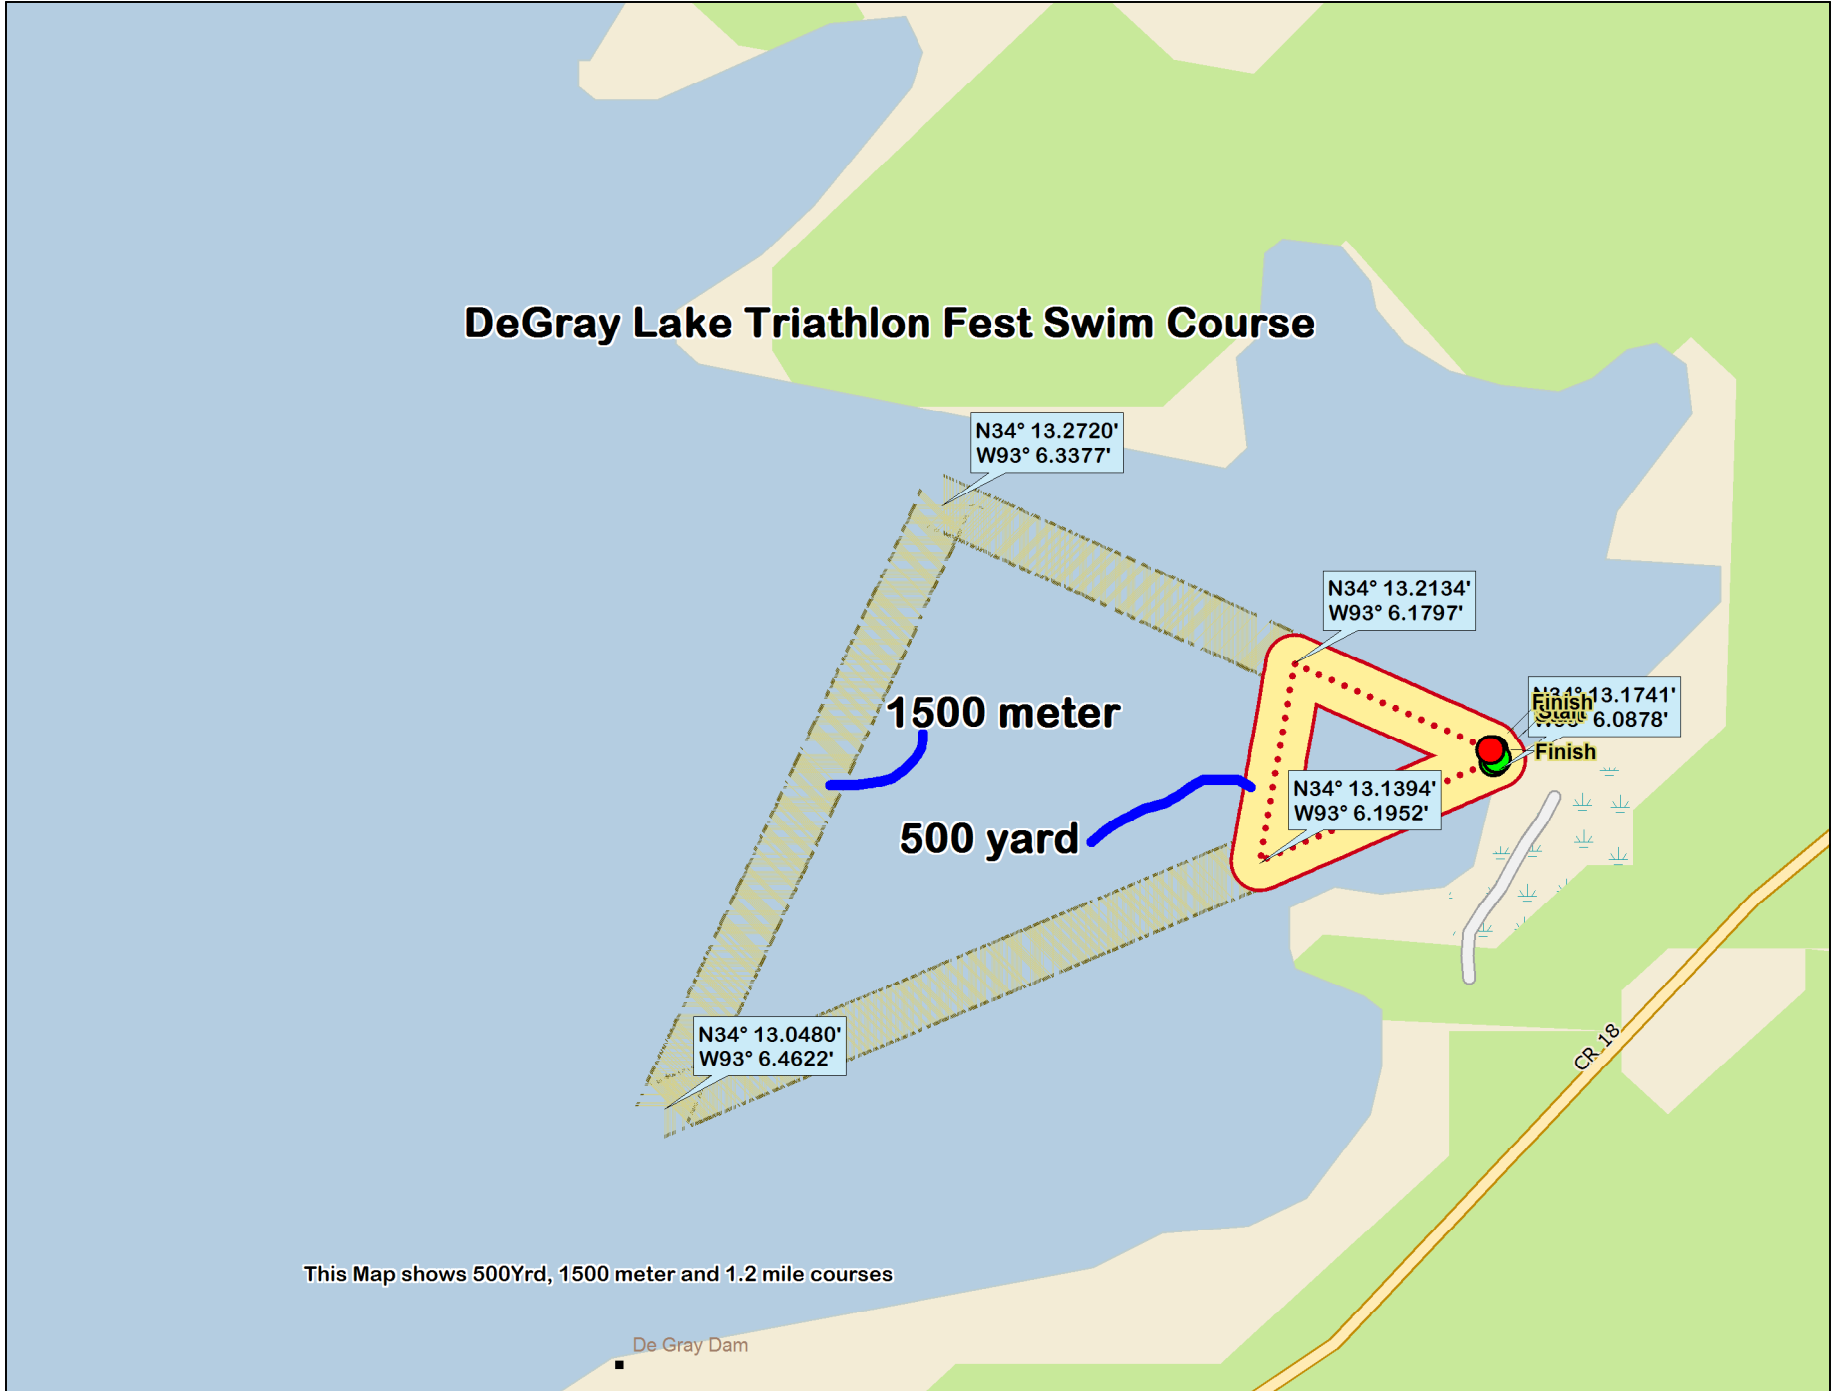

DeGray Lake Triathlon Fest Swim Course

This Map shows 500Yrd, 1500 meter and 1.2 mile courses

Data use subject to license.

© DeLorme. DeLorme Topo USA® 7.0.

www.delorme.com