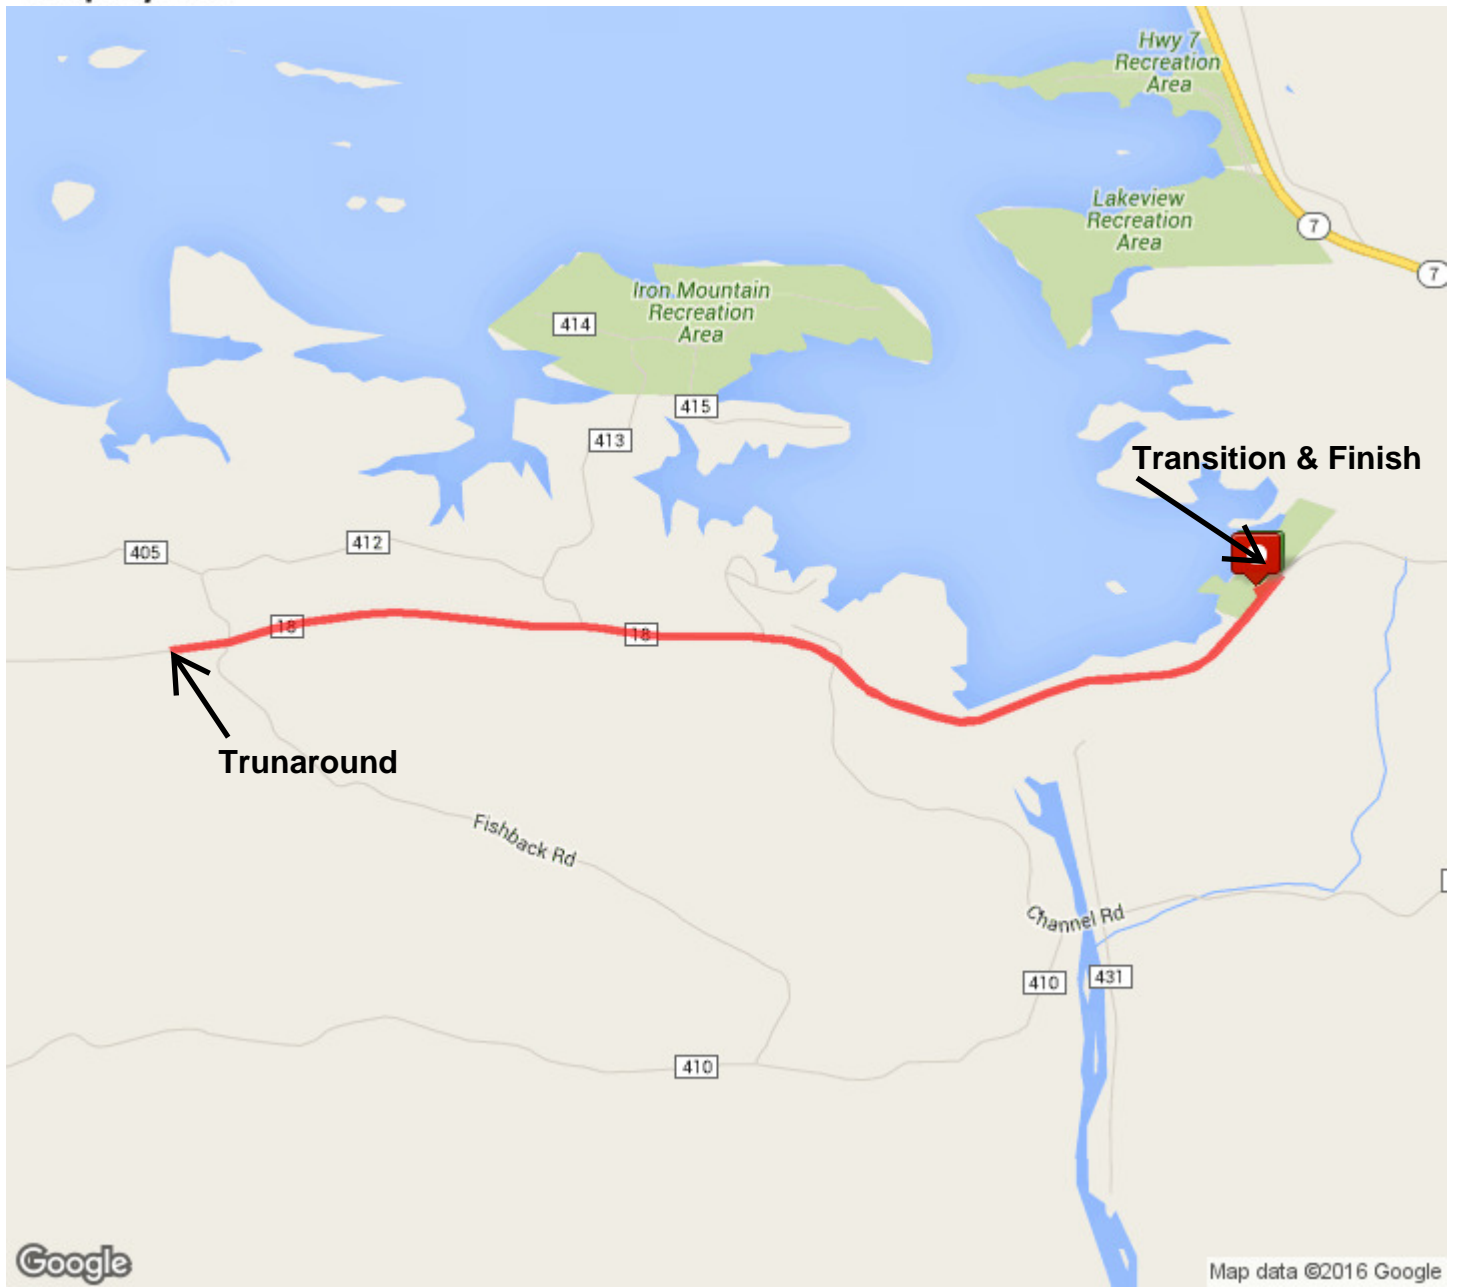

DeGray Super Sprint Tri Bike course

Distance: 5.99 mi

Elevation: 389.42 ft (Max: 645.6 ft)

mapmyride

ELEVATION (ft)

Copyright (c) 2016 MapMyFitness Inc.