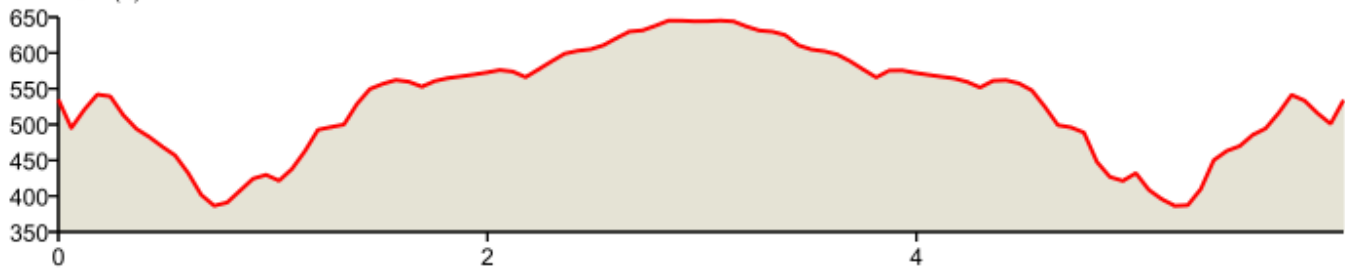

DeGray Super Sprint Tri Bike course

Distance: 5.99 mi

Elevation: 389.42 ft (Max: 645.6 ft)

mapmyride

ELEVATION (ft)

Copyright (c) 2016 MapMyFitness Inc.