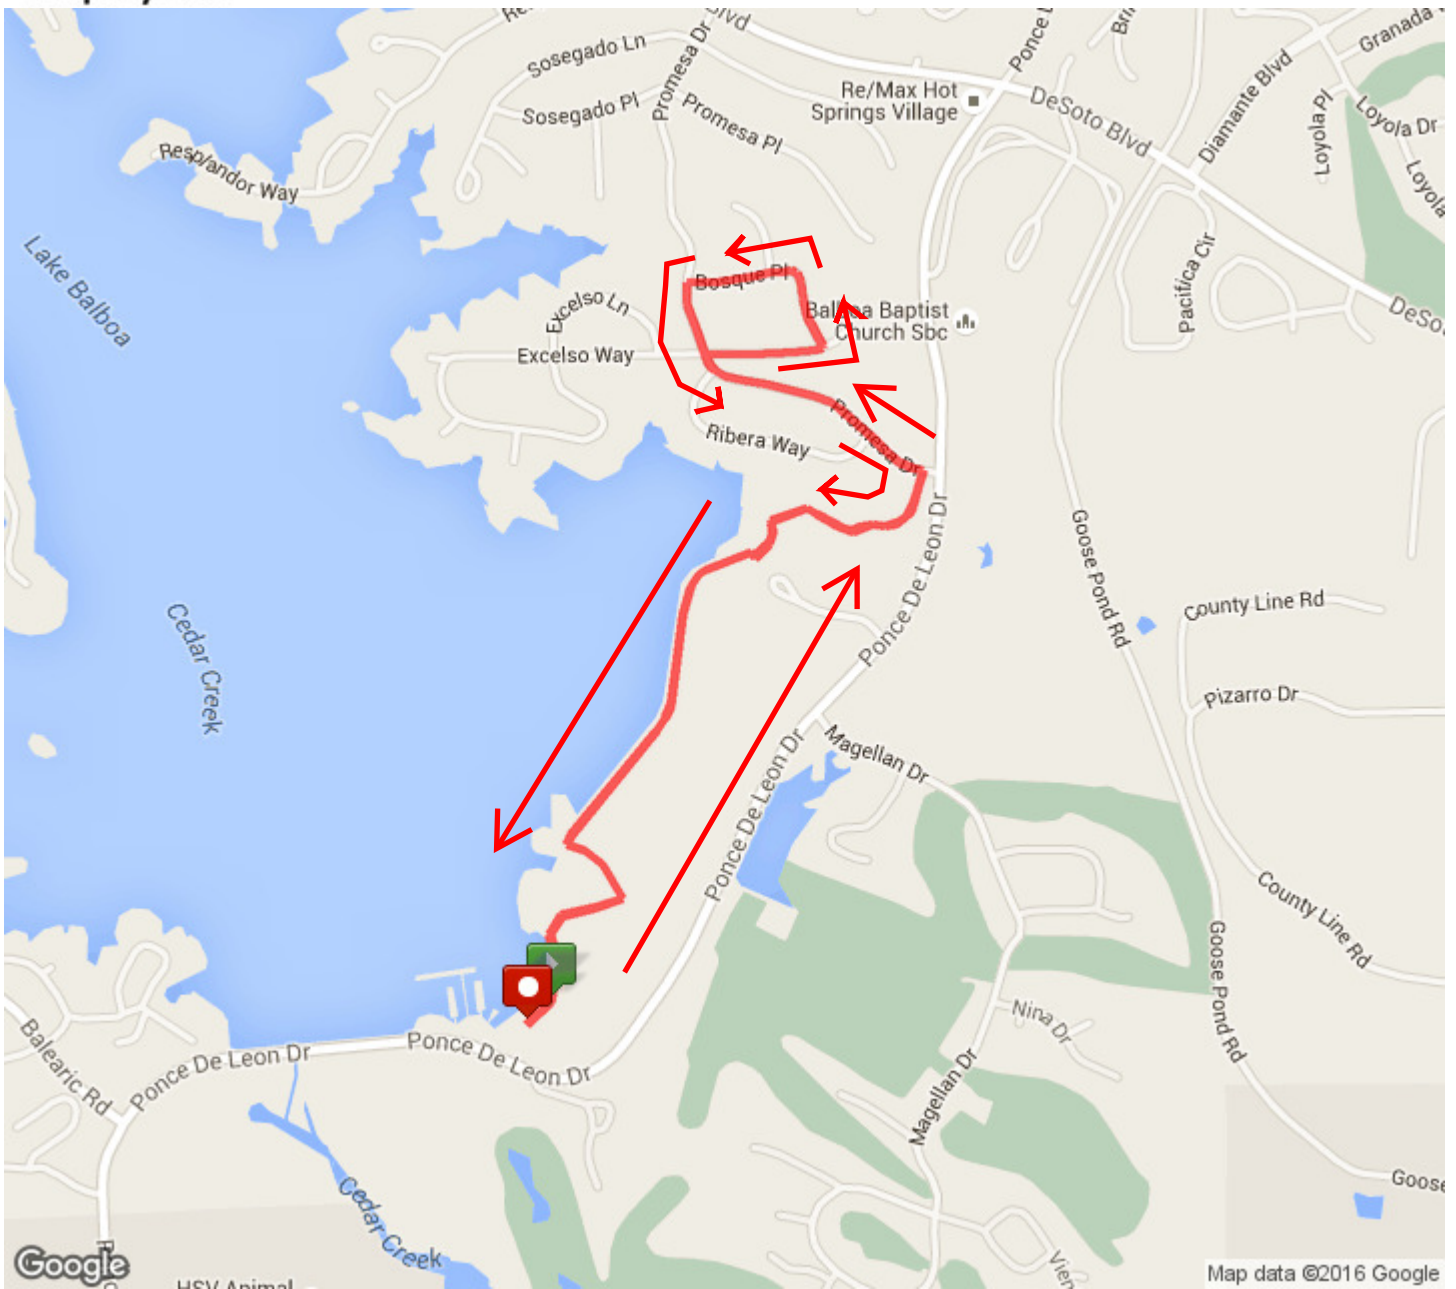

HSV Tri Run2015
Distance: 3.21 mi
Elevation: 53.83 ft (Max: 585.7 ft)

mapmyride

ELEVATION (ft)

Copyright (c) 2016 MapMyFitness Inc.