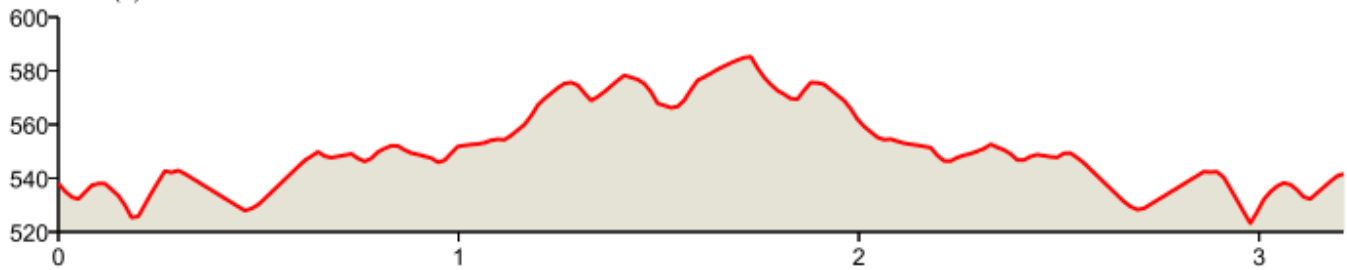

HSV Tri Run2015
Distance: 3.21 mi
Elevation: 53.83 ft (Max: 585.7 ft)

mapmyride

ELEVATION (ft)

Copyright (c) 2016 MapMyFitness Inc.